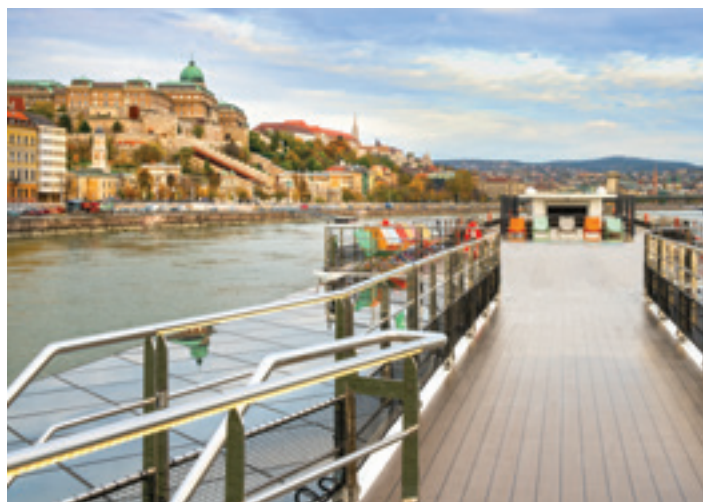

ITINERARIOS DE RÍO 2020

RÍO DANUBIO

DANUBIO ENCANTADOR | SENTIDO ESTE

7 NOCHES | REGENSBURG A BUDAPEST

ABR 03, 11, 17, 25; MAY 01, 09, 15, 29;
JUN 12, 24, 26; JUL 10, 24; AGO 07, 21;
SEP 04, 18; OCT 02; NOV 09, 23; DIC 07

DANUBIO ENCANTADOR | SENTIDO OESTE

7 NOCHES | BUDAPEST A REGENSBURG

ABR 04, 10, 18, 24; MAY 02, 08, 22;
JUN 05, 17, 19; JUL 03, 17, 31; AGO 14, 28;
SEP 11, 25; NOV 02, 16, 30; DIC 14

SERENATA DEL DANUBIO | SENTIDO ESTE

7 NOCHES | VIENA A BUDAPEST

JUL 18; SEP 13; OCT 26, 28; NOV 11, 25

SERENATA DEL DANUBIO | SENTIDO OESTE

7 NOCHES | BUDAPEST A VIENA

JUL 01; OCT 09, 21; NOV 04, 18

TESOROS DEL DANUBIO

10 NOCHES | VIAJE IDA Y VUELTA DESDE VIENA

JUL 08; OCT 16

ROMÁNTICO RIN Y MOSELA

7 NOCHES | ÁMSTERDAM A BASILEA

MAR 26; ABR 30; MAY 01, 14, 15, 28, 29; JUN 12, 21, 26;
JUL 10, 19, 24; AGO 02, 07, 16, 21, 30; SEP 04, 18;
OCT 03, 12, 17, 26, 31; NOV 09, 14, 23, 28; DIC 07, 15

LEGENDARIO RIN

7 NOCHES | BASILEA A ÁMSTERDAM

ABR 02; MAY 07, 08, 21; JUN 04, 19, 28;
JUL 03, 12, 17, 26, 31; AGO 09, 14, 23, 28; SEP 06, 11, 25;
OCT 10, 19, 24; NOV 02, 07, 16, 21, 30; DIC 14

MOSELA ENCANTADOR

10 NOCHES | VIAJE IDA Y VUELTA DESDE ÁMSTERDAM

JUN 11; SEP 13, 23; OCT 02

MOLINOS Y TULIPANES

7 NOCHES | VIAJE IDA Y VUELTA DESDE ÁMSTERDAM

MAR 27; ABR 03, 09, 10, 16, 17, 23, 24

RÍOS RIN Y MOSELA